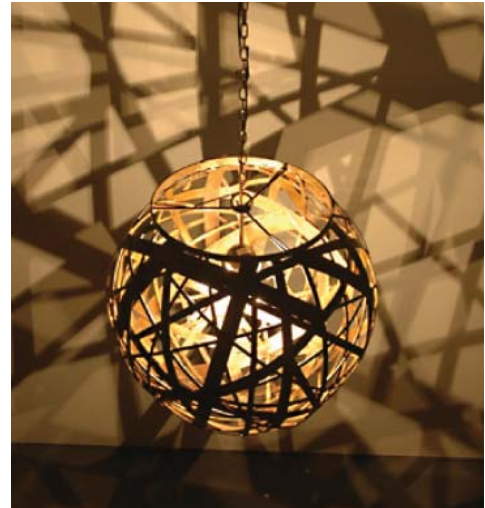

Bodner Chandeliers

Handmade Accents, Lighting & Decor

Bodner Chandeliers is a studio for the design and sculpture of high-end lighting fixtures of hand fabricated and forged steel. Unique designs ranging from sculptural contemporary chandeliers and sconces to originally inspired branch fixtures.

Each sculpture is made from 98% recycled content (and are completely renewable resources) and the finishes on each sculpture are safe for the environment and non-toxic.

Beehive Collection

Atlas

Sconces

Cirrus Cloud

Branch

Nebula

Orion